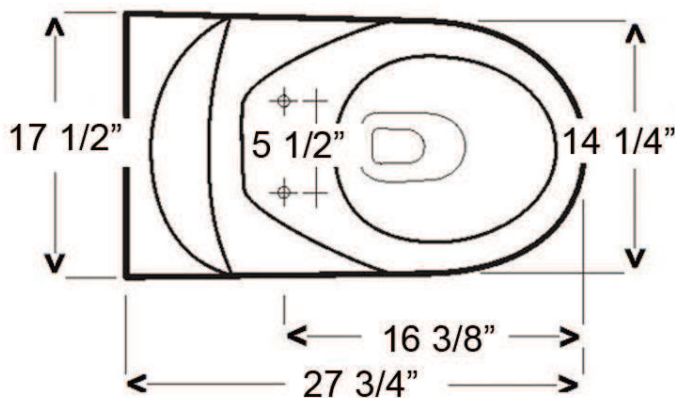

VOGUE ROUND FRONT TOILET

Cat. No.
2-140

Seat NOT included

W: 17 1/2"
D: 27 3/4"
H: 26"

Bowl Height: 16"
Footprint: 10" x 17 3/4"

Features:

- ▶ Made of Vitreous China
- ▶ 1- Piece Round Front
- ▶ Syphon Jet Flush
- ▶ 1.6 GPF
- ▶ Glazed Trapway
- ▶ Chrome Push Button
- ▶ 12" Rough
- ▶ Soft Close Seat Available in 3 Colors (SCSRF)

Colors:

WH White
BQ Bisque
BL Black

Compliance Certification

Meets or exceeds the following specifications: ASME A112.19-2:2008 and CSA B45.1-08 for ceramic plumbing fixtures.

Dimensions of fixture are nominal and may vary within the range of tolerances established by ASME Standard A112.19.2-2008. Dimensions and specifications subject to change without notice.