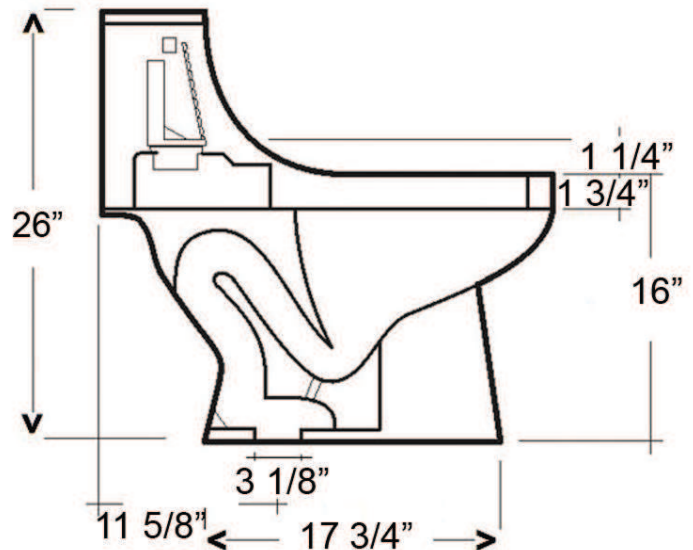

VOGUE ROUND FRONT TOILET

Cat. No.
2-140

Seat NOT included

W: 17 1/2"
D: 27 3/4"
H: 26"

Bowl Height: 16"
Footprint: 10" x 17 3/4"

Features:

- ▶ Made of Vitreous China
- ▶ 1- Piece Round Front
- ▶ Syphon Jet Flush
- ▶ 1.6 GPF
- ▶ Glazed Trapway
- ▶ Chrome Push Button
- ▶ 12" Rough
- ▶ Soft Close Seat Available in 3 Colors (SCSRF)

Colors:

WH White
BQ Bisque
BL Black

Compliance Certification

Meets or exceeds the following specifications: ASME A112.19-2:2008 and CSA B45.1-08 for ceramic plumbing fixtures.

Dimensions of fixture are nominal and may vary within the range of tolerances established by ASME Standard A112.19.2-2008. Dimensions and specifications subject to change without notice.